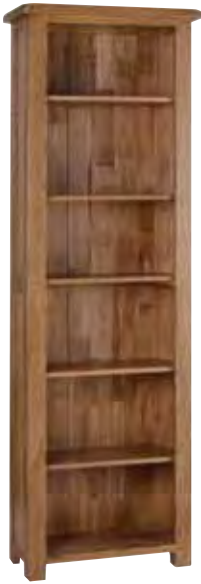

RT20 2 Drawer Console Table
 H 775mm (31"); W 850mm (33½");
 D 350mm (14")

RT25 3 Drawer Console Table
 H 775mm (30½"); W 1195mm (47");
 D 350mm (14")

RT15 Coffee Table with Drawers
 H 518mm (21"); W 1100mm (43½"); D 600mm (23¾")

RT16 Coffee Table 530mm
 H 450mm (17¾"); W 530mm (21");
 D 530mm (21")

RT17 Coffee Table 760mm
 H 450mm (17¾"); W 760mm (30");
 D 530mm (21")

RT18 Coffee Table 915mm
 H 450mm (17¾"); W 915mm (36");
 D 530mm (21")